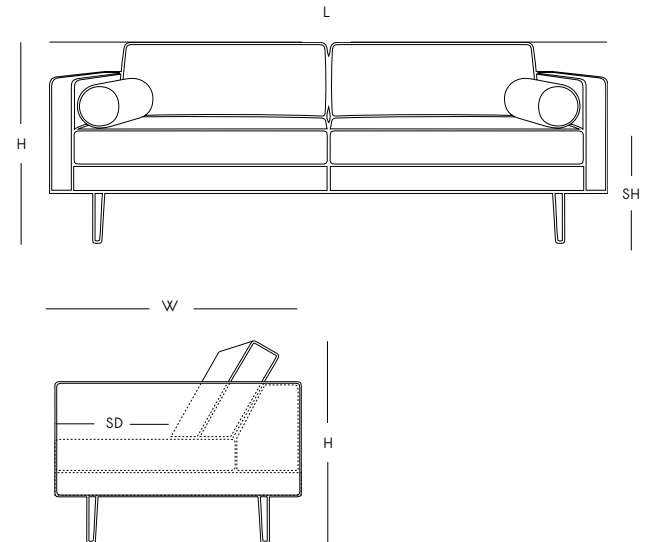

## HOW TO READ OUR FURNITURE MEASUREMENTS:

- H Distance from the highest point of the backrest to the floor
  - L Longest distance from left to right
  - W Distance from front to back of the sofa
  - SH Distance from the floor to the top of the seat cushion
  - SD Distance from front of seat cushion to the point where the back cushion starts
- Modul sofa Lake, can be joined together with an alligator bracket (included with the furniture)