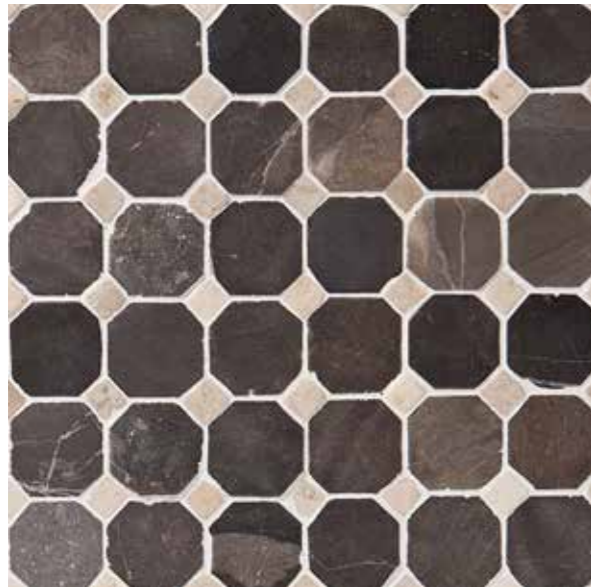

2393 Classic Pattern White-Grey / Tumbled / 50x50mm
sheet 300x300mm / 11 pcs/box / 1m²/box