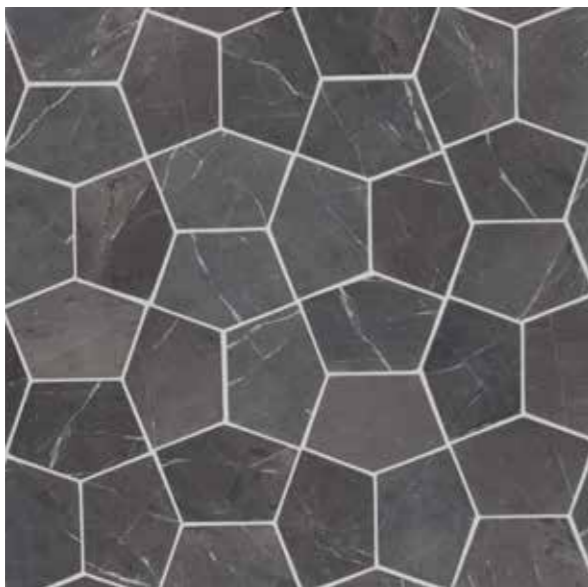

Pentagon

3628 Pentagon Grey / Tumbled / 150x100mm
89pcs/box / 1m²/box