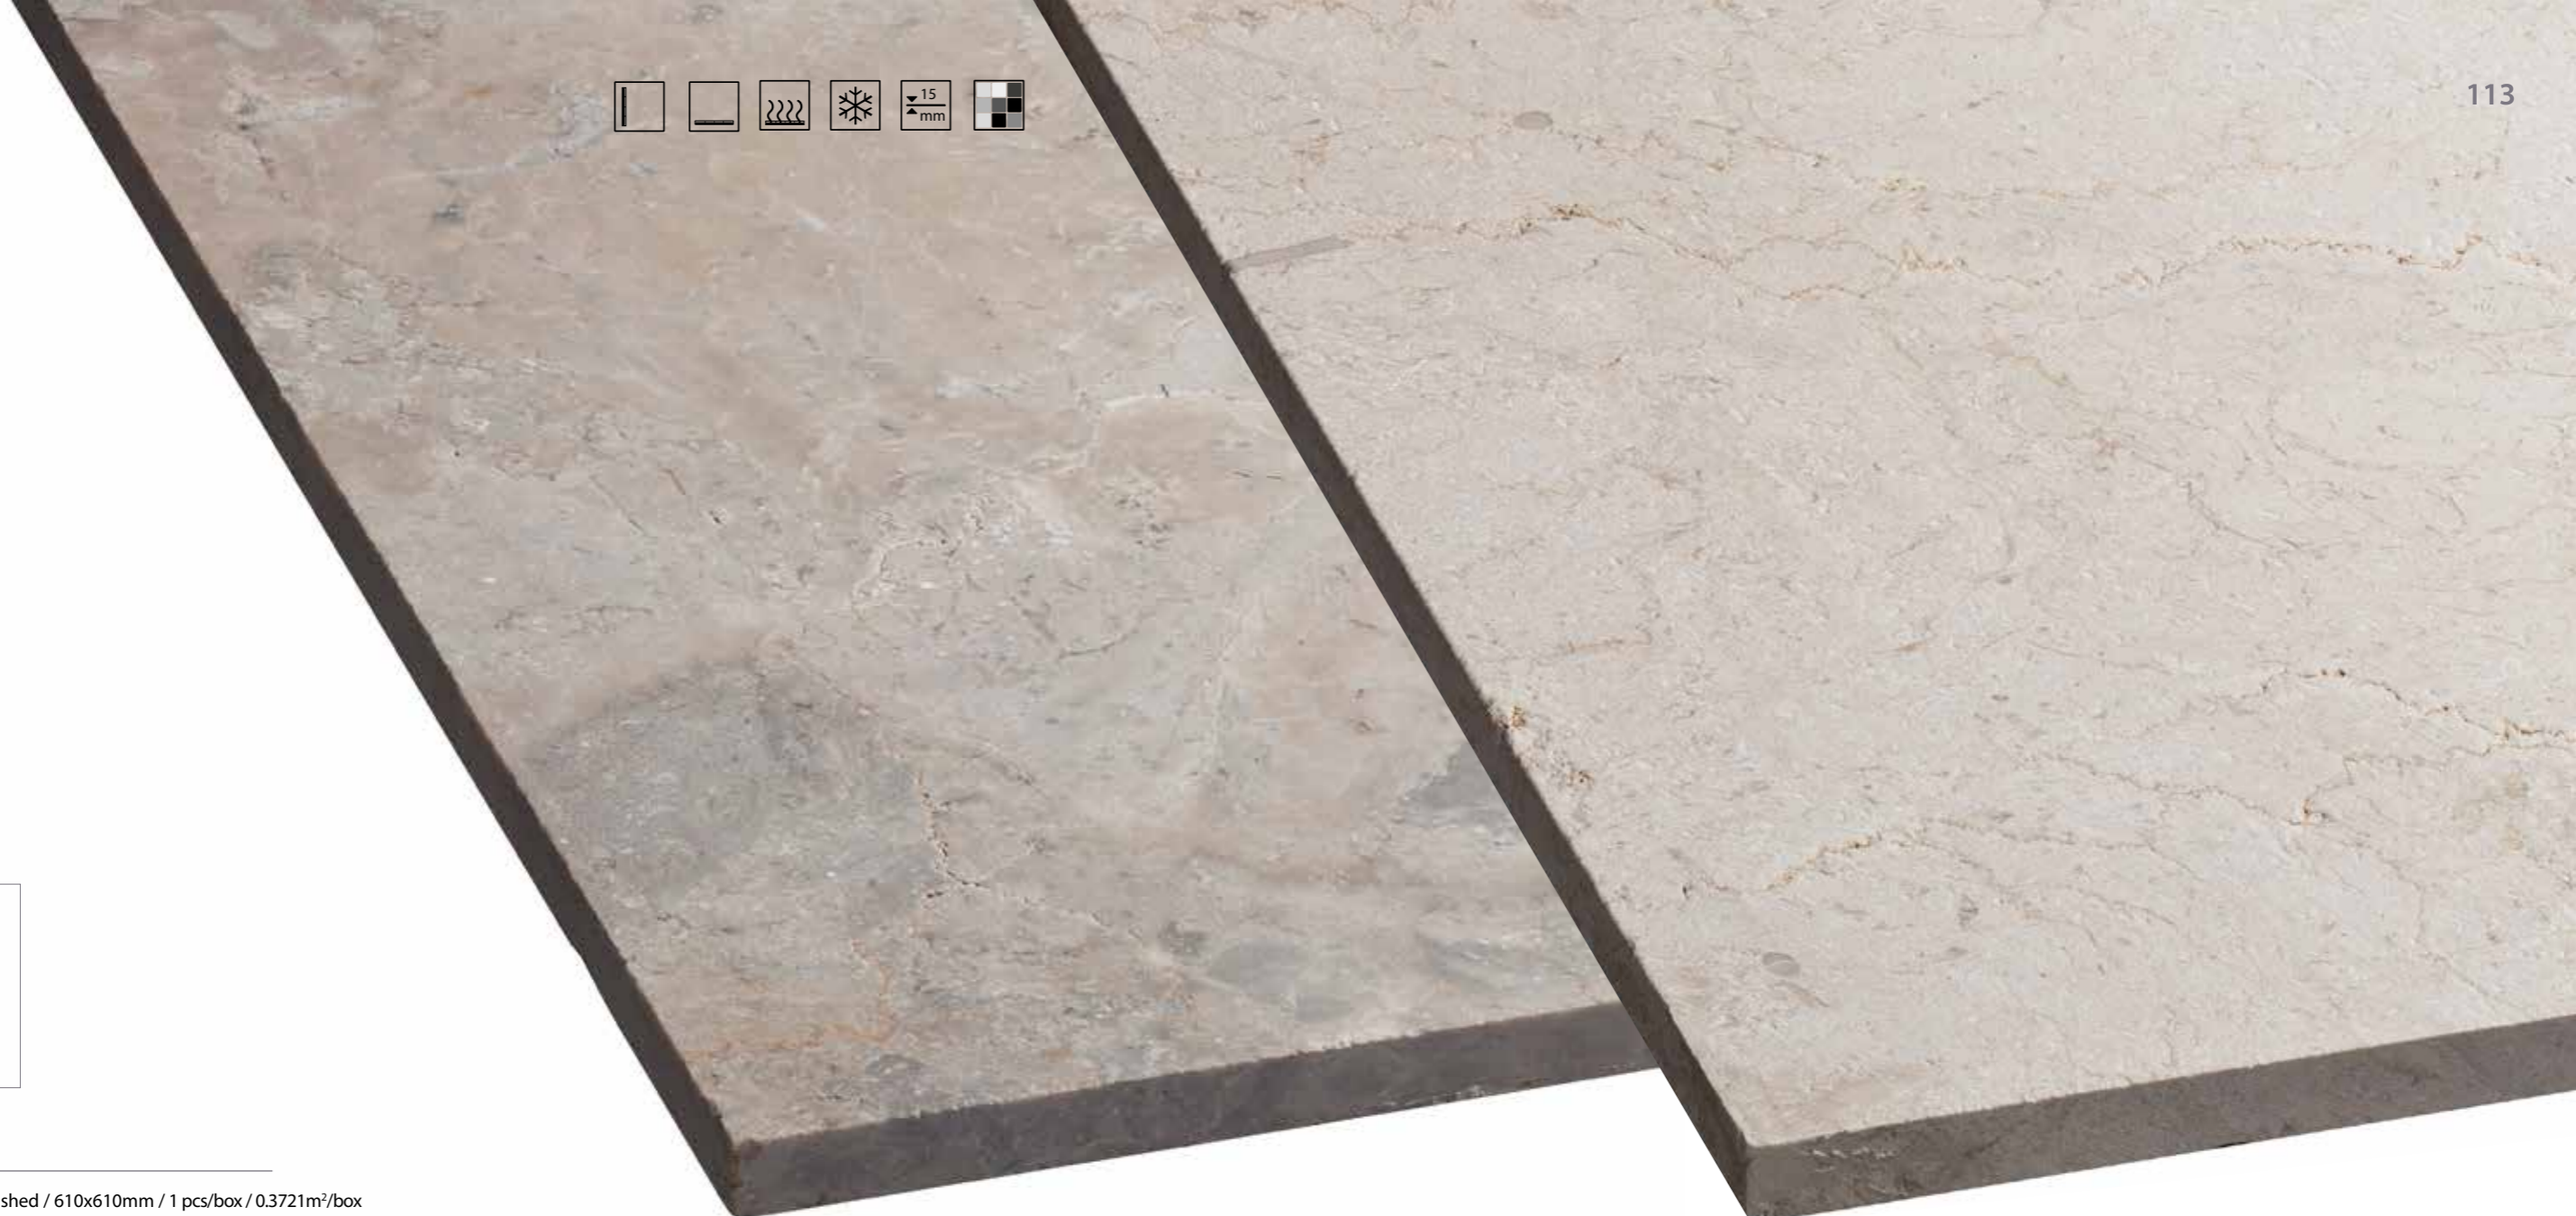

Royal Oyster

Crema Light

610 x 610

4632 Royal Oyster / Brushed / 610x610mm / 1 pcs/box / 0.3721m²/box

4656 Crema Light / Brushed / 610x610mm / 1 pcs/box / 0.3721m²/box

Royal Oyster

Crema Light

4670 Royal Oyster / Brushed / 100x100mm / 6 pcs/box / 0.56m²/box