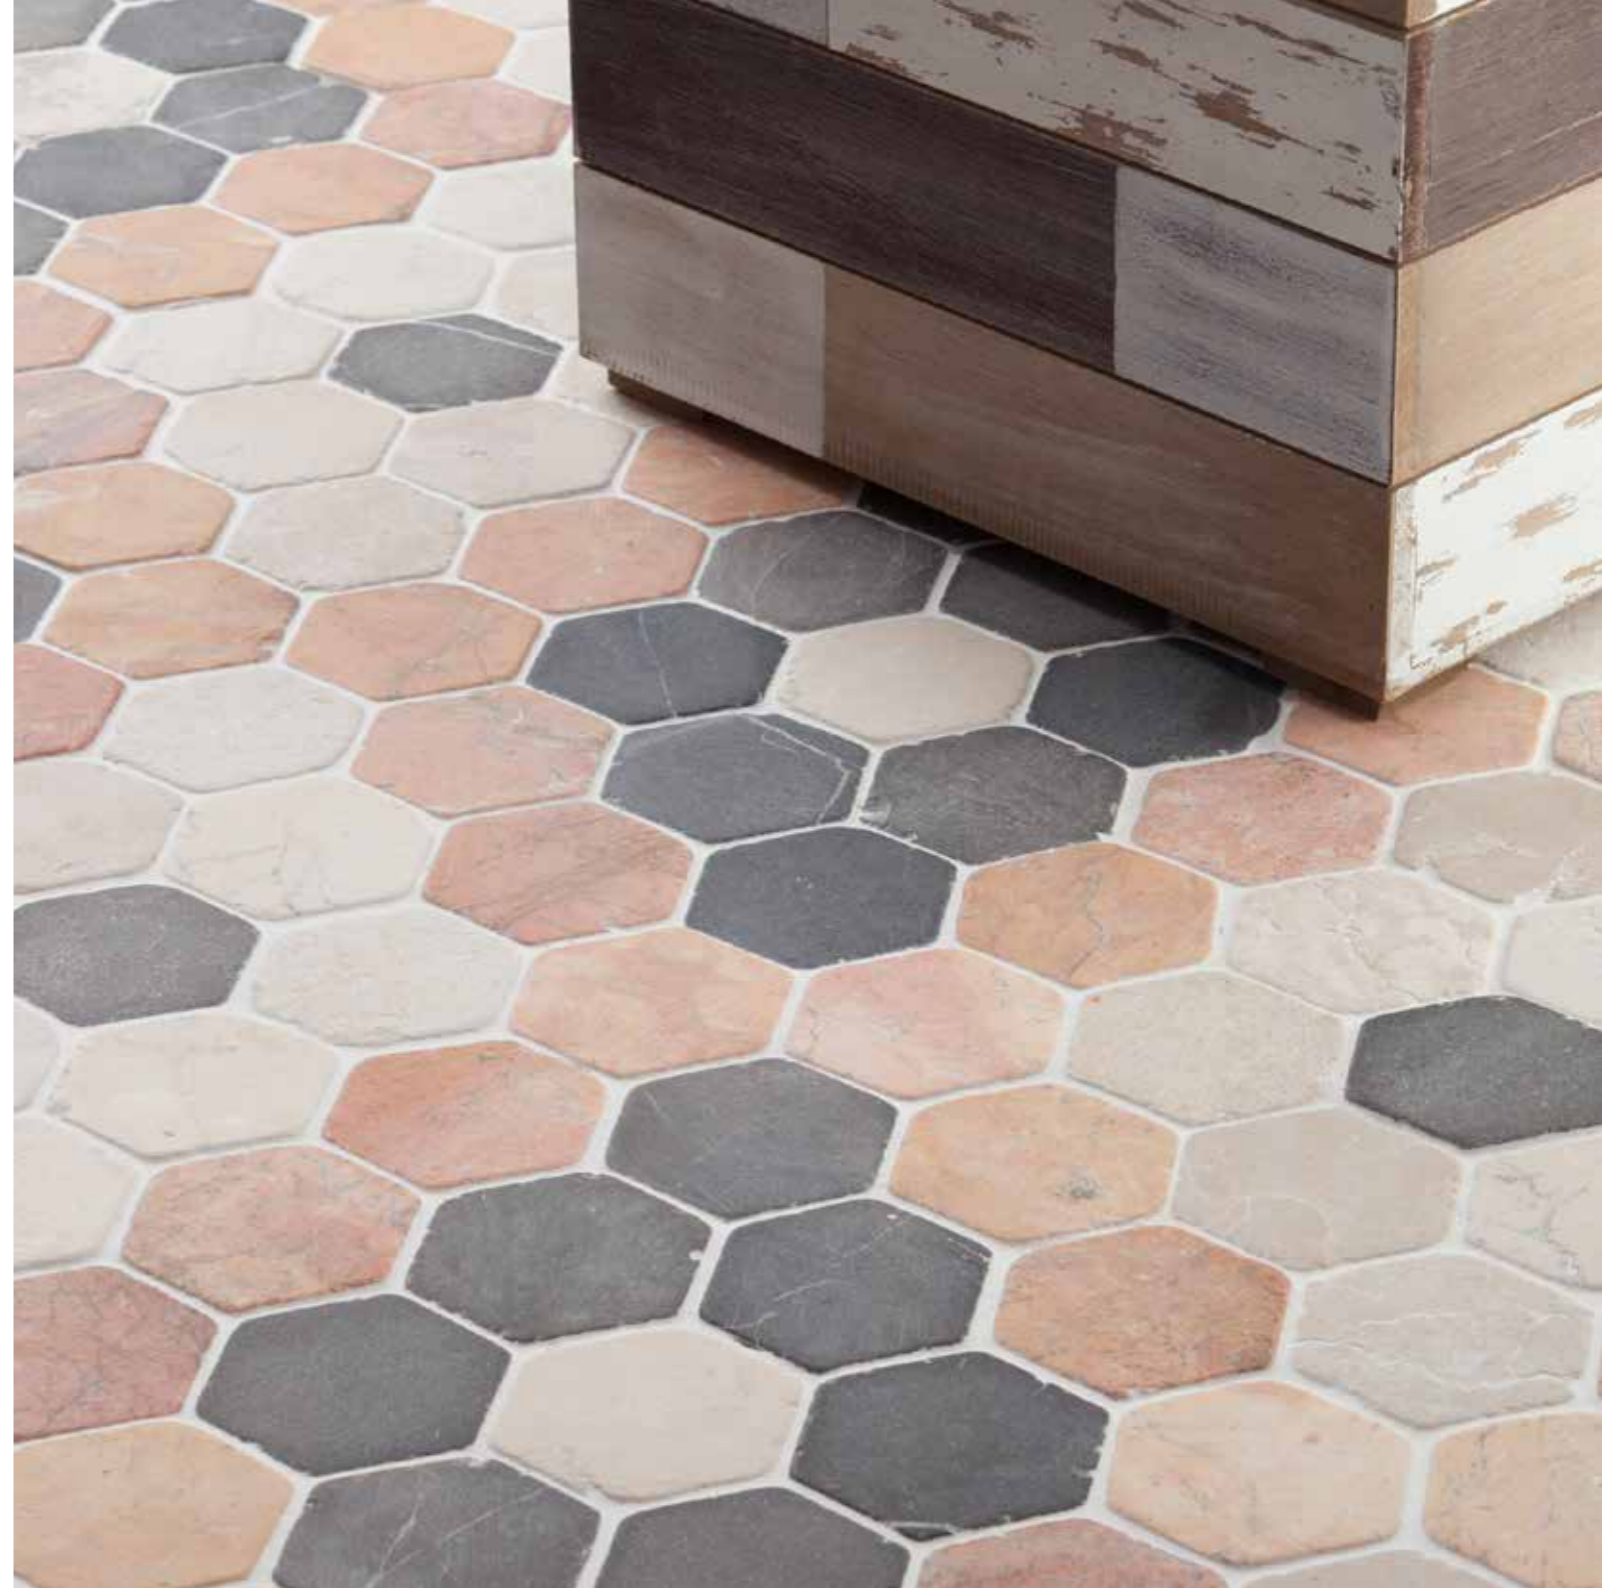

This item is available only for project sales (60m²)