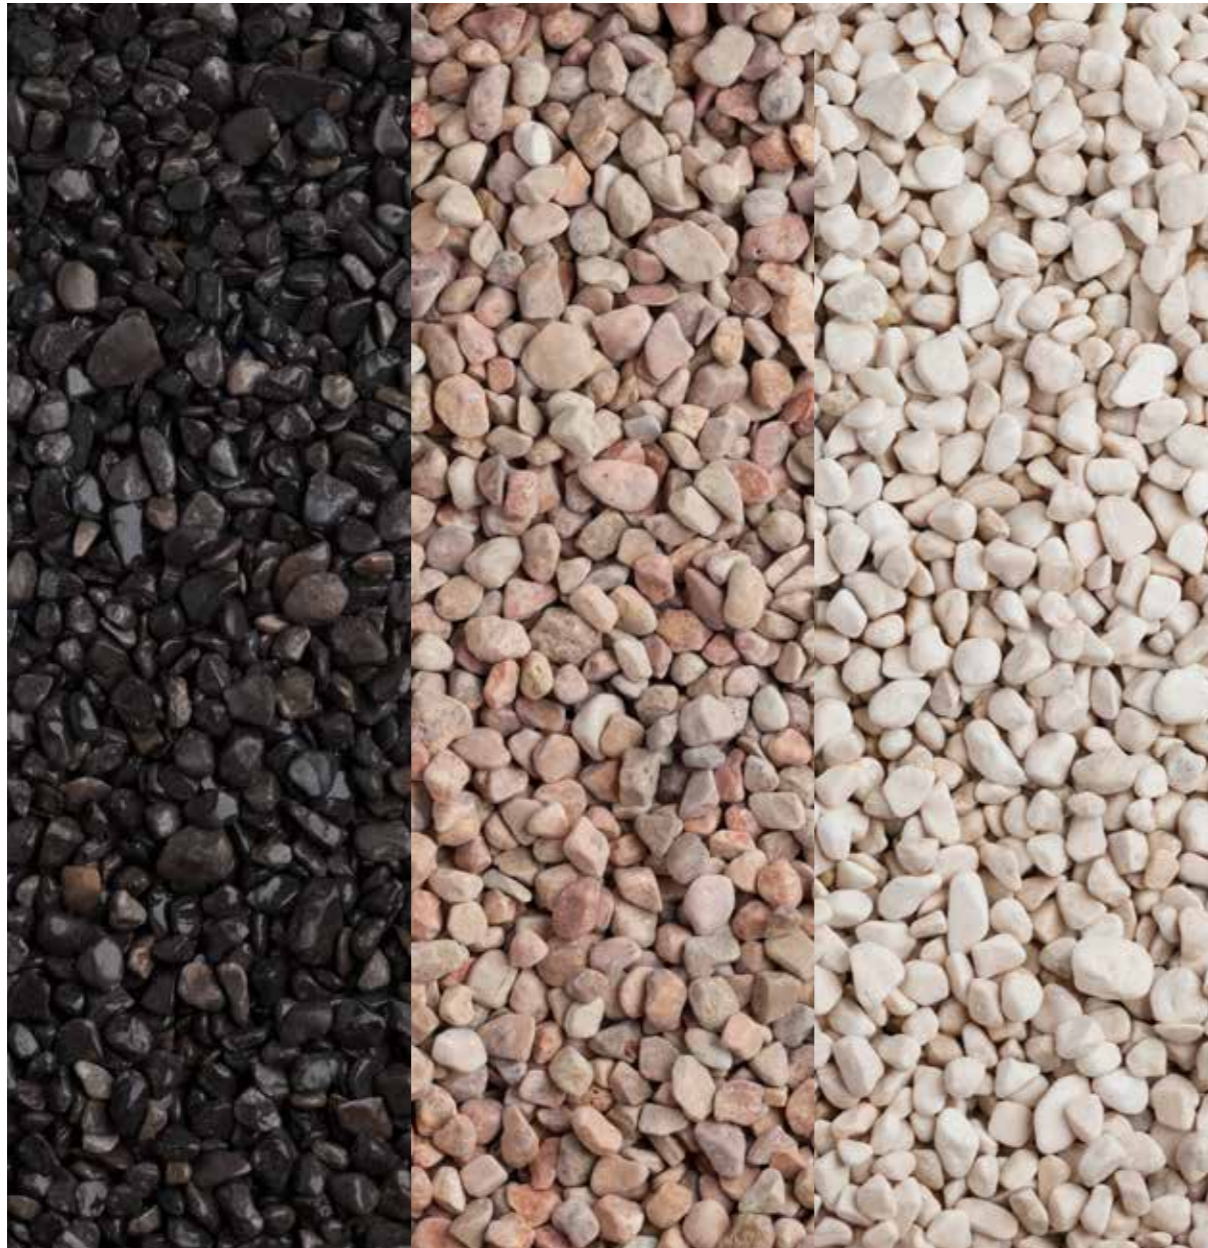

4212 Crushed Marble / Black /
10-15mm / 20kg

4236 Crushed Marble / Terra /
10-15mm / 20kg

4229 Crushed Marble / White /
10-15mm / 20kg