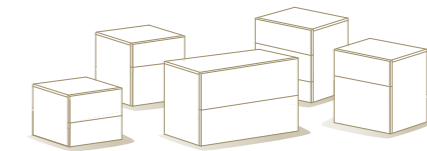

SPAZIO

SPAZIO

MODULI A CASSETTI E CASSETTONI / DRAWER AND TALL DRAWER MODULES

L/W 40 | H 20 | P/D 35-45
L/W 50-60-90-100-120-150-180
H 20-30-40 | P/D 35-45-55

L/W 40 | H 40-60 | P/D 35-45
L/W 50-60-90-100-120-150-180
H 40-50-60 | P/D 35-45-55