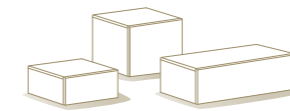

SPAZIO

SPAZIO

MODULI A CASSETTI E CASSETTONI / DRAWER AND TALL DRAWER MODULES

L/W 40 | H 20 | P/D 35-45
L/W 50-60-90-100-120-150-180
H 20-30-40 | P/D 35-45-55

L/W 40 | H 40-60 | P/D 35-45
L/W 50-60-90-100-120-150-180
H 40-50-60 | P/D 35-45-55