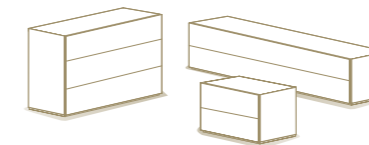

PEOPLE

PEOPLE

MODULI A CASSETTI E CASSETTONI / DRAWER AND TALL DRAWER MODULES

L/W 52 | H 19 | P/D 37
L/W 65-131-196 | H 20 | P/D 42
L/W 52-65-131-196 | H 25 | P/D 52
L/W 52-65-131-196 | H 38 | P/D 42

L/W 131-196 | H 20-38 | P/D 42
L/W 131-196-261 | H 25 | P/D 52