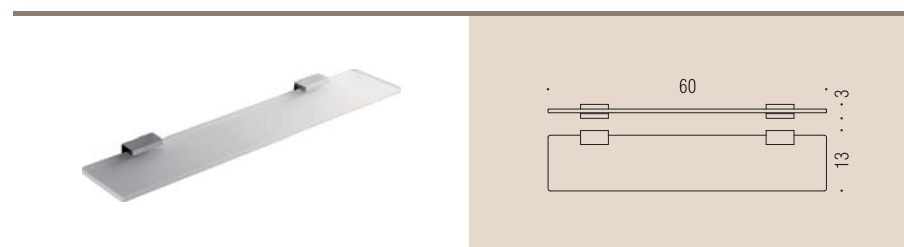

B9320
Spandisapone (L 0,15) d'appoggio
in ottone cromato
Chrome plated brass
standing soap dispenser

B1616
Mensola
Shelf