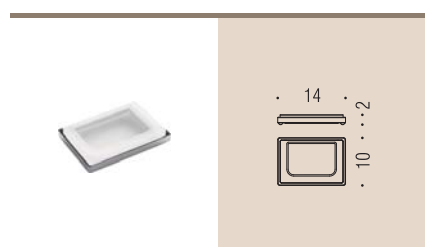

# LOOK

Design: Luca Colombo

**B1601**  
Porta sapone  
Soap dish holder

**B1602**  
Porta bicchiere  
Glass holder

**B9316**  
Spandisapone (L 0,31)  
Soap dispenser

**LC27**  
Appenditutto  
Hook

**B1640**  
Porta sapone  
d'appoggio  
Standing soap dish holder