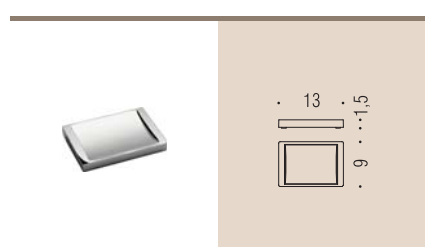

B1640
Porta sapone
d'appoggio
Standing soap dish holder