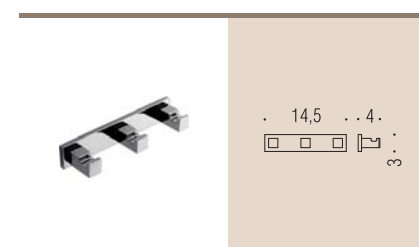

LOOK

Design: Luca Colombo