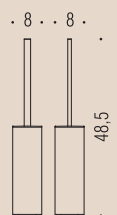

**B1609**  
Porta salvietta  
Towel holder

**B1610 - B1611**  
Porta salvietta  
Towel holder

**B1612**  
Porta salvietta doppio a snodo  
Double bar towel holder

**B1631**  
Porta salvietta ad anello  
Ring towel holder

**B1687**  
Rack porta salvietta  
Rack towel holder

**B1606**  
Porta scopino d'appoggio  
Standing brush holder

**B1607**  
Porta scopino  
Hanging brush holder

**B1626**  
Porta scopino d'appoggio in ABS  
ABS standing brush holder