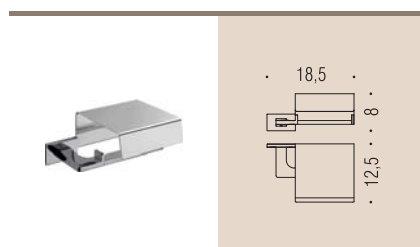

B1643
Porta bicchiere d'appoggio
in ottone cromato
Chrome plated brass
standing glass holder

B1691
Porta rotolo coperto
Paper holder with cover