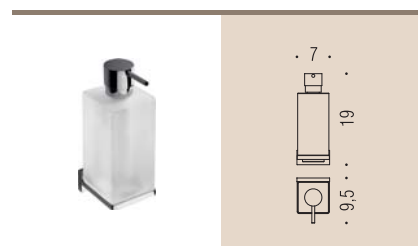

# LOOK

Design: Luca Colombo

**B1601**  
Porta sapone  
Soap dish holder

**B1602**  
Porta bicchiere  
Glass holder

**B9316**  
Spandisapone (L 0,31)  
Soap dispenser

**LC27**  
Appenditutto  
Hook

**B1640**  
Porta sapone  
d'appoggio  
Standing soap dish holder