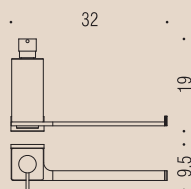

Materiale: Ottone / Cromall®
Material: Brass / Cromall®

Finiture: ☐ Cromo
Finishes: ☐ Chrome ☐ Bianco opaco
Matt white ☐ Nero opaco
Matt black

Complementi: ☐ Vetro acidato naturale
Complements: ☐ Natural acid glass ☐ ABS
ABS

B1674
Spandisapone (L 0,31) e porta salvietta per bidet
Soap dispenser and towel holder for bidet