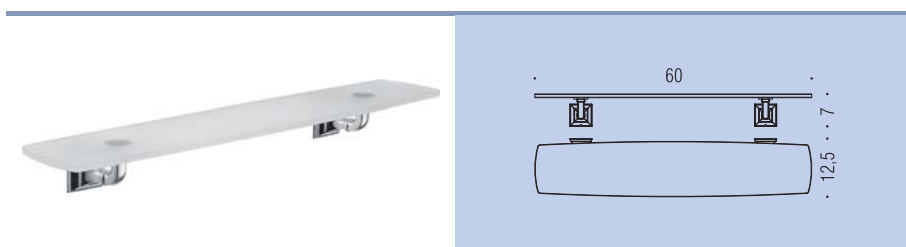

Materiale: Ottone / Cromall®
Material: Brass / Cromall®

Finiture: ● **Oro**
Finishes: Gold plated

○ **Cromo**
Chrome

Complementi: ● **Vetro acidato naturale**
Complements: Natural acid glass

B3216
Mensola
Shelf