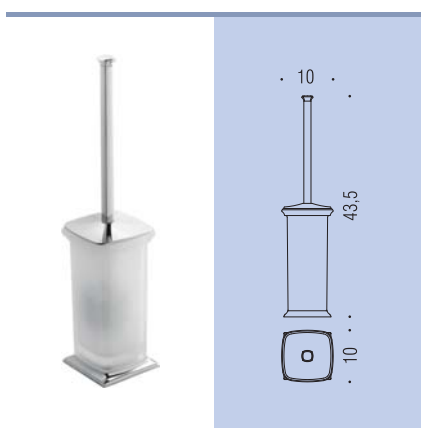

B3206
Porta scopino
d'appoggio
Standing brush holder