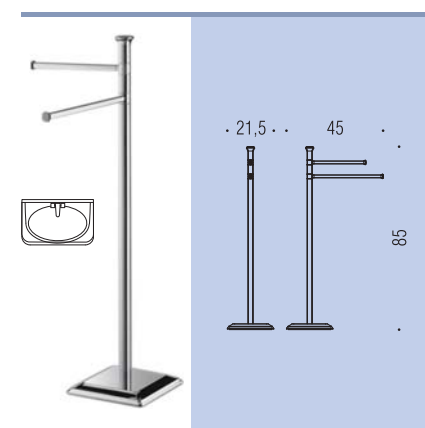

○ **Cromo**  
Chrome

**Complementi:** ● **Vetro acidato naturale**  
Complements: Natural acid glass

**B3216**  
**Mensola**  
Shelf

**B3206**  
**Porta scopino**  
**d'appoggio**  
Standing brush holder

**B3207**  
**Porta scopino**  
Hanging brush holder

**B3218**  
**Piantana**  
**con porta rotolo e porta scopino**  
Standing column with paper holder  
and brush holder

**B3238**  
**Piantana**  
**con due porta salvietta**  
Standing column  
with two towel holders