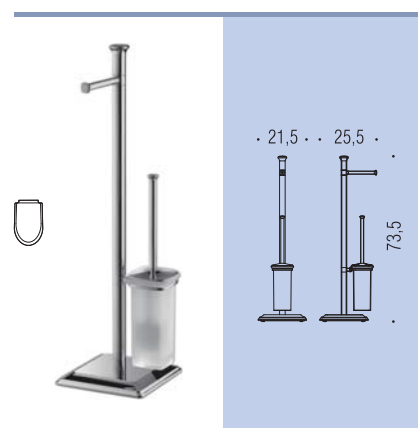

**B3274DX - B3274SX**  
Porta sapone e porta salvietta per bidet  
Soap dish and towel holder for bidet

**Materiale: Ottone / Cromall®**  
Material: Brass / Cromall®

**Finiture:** ● **Oro**  
Finishes: Gold plated

○ **Cromo**  
Chrome

**Complementi:** ● **Vetro acidato naturale**  
Complements: Natural acid glass

**B3216**  
**Mensola**  
Shelf

**B3206**  
**Porta scopino**  
**d'appoggio**  
Standing brush holder

**B3207**  
**Porta scopino**  
Hanging brush holder

**B3218**  
**Piantana**  
**con porta rotolo e porta scopino**  
Standing column with paper holder  
and brush holder

**B3238**  
**Piantana**  
**con due porta salvietta**  
Standing column  
with two towel holders