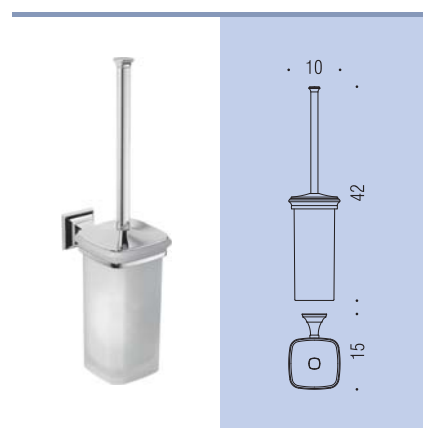

**B3274DX - B3274SX**  
Porta sapone e porta salvietta per bidet  
Soap dish and towel holder for bidet

**Materiale: Ottone / Cromall®**  
Material: Brass / Cromall®

**Finiture:** ● **Oro**  
Finishes: Gold plated

○ **Cromo**  
Chrome

**Complementi:** ● **Vetro acidato naturale**  
Complements: Natural acid glass

**B3216**  
**Mensola**  
Shelf

**B3206**  
**Porta scopino**  
**d'appoggio**  
Standing brush holder

**B3207**  
**Porta scopino**  
Hanging brush holder

**B3218**  
**Piantana**  
**con porta rotolo e porta scopino**  
Standing column with paper holder  
and brush holder

**B3238**  
**Piantana**  
**con due porta salvietta**  
Standing column  
with two towel holders