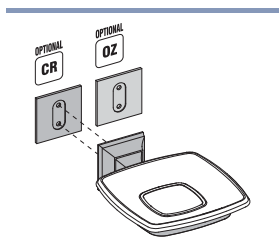

Materiale: Ottone / Cromall®
Material: Brass / Cromall®

Finiture: ● **Oro**
Finishes: Gold plated

○ **Cromo**
Chrome

Complementi: ● **Vetro acidato naturale**
Complements: Natural acid glass

B3216
Mensola
Shelf