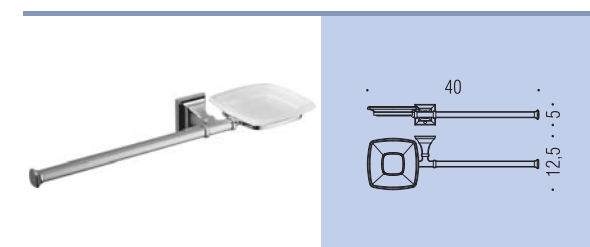

**B3231**  
Porta salvietta ad anello  
Ring towel holder

**CD97**  
Appenditutto  
Hook

**B3212**  
Porta salvietta a snodo  
Double bar towel holder

**B3209 - B3210 - B3211**  
Porta salvietta  
Towel holder