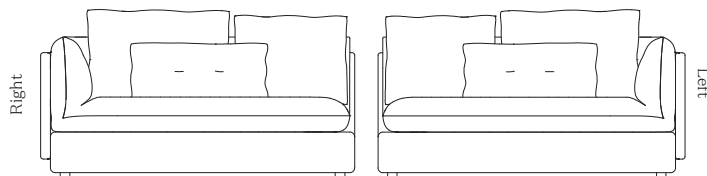

Macchiato Sofa (Right- & Left Arm) MC

Rune Krøjgaard + Knut Benedik Humlevik

Variation	RRP EUR
Canvas** Washed Beige, Washed Green, Washed Black	2.849
Kiss**	3.299
Medley	3.399
Remix	4.099
Hallingdal	4.999

COM/COL available on request

**Product is not suitable for use in the UK

L 160 / D 100 / H 70 cm

Seating Height: 35 cm

Frame of 100% Chipboard Beech,
Foam and feathers/down.

COUNTRY OF ORIGIN
EU