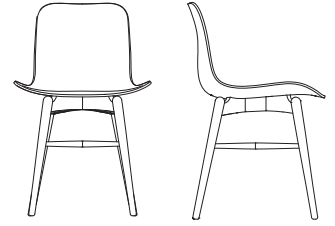

Langue Original L

Rune Krøjgaard + Knut Benedik Humlevik

Variation	RRP EUR
Plastic Off White, Flint Grey, Gargoyle Brown, Moss Green, Anthracite Black, Tanzanite Pink	249
Velvet Midnight Blue, Rosewood, Taupe	499
Premium Leather Black, Lava, Coffee, Brandy	599
Vintage Leather Anthracite, Dark Brown, Rust, Camel, Cognac	749
Tempur Leather Cuoio Brown, Carbon Brown, Grigio Grey	749
Kvadrat Group 1 Remix, Canvas	529
Kvadrat Group 2 Hallingdal, Steelcut Trio, Basel, Foss, Fiord, Harald	599
Kvadrat Group 3 Vidar, Divina Melange	699

COM/COL available on request

DIMENSIONS

W 50 / D 51 / H 78 cm
Seating Height: 46 cm

FRAME

Base 100% beech wood, shell
Polypropylene with 30% glass
(technoFin PP GF 30 I D II natur(86564)).

FRAME VARIATIONS

Natural
Dark Stained
Black

CERTIFICATE

LI: EN 1022:2005
EN 16139:2013

COUNTRY OF ORIGIN

EU

RRP prices include VAT and exclude works. Cost price excludes VAT. All prices are subject to alteration. Prices are valid from 15.01.2018.