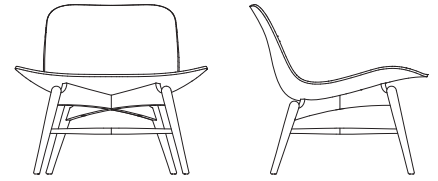

Langue Original Lounge

Rune Krøjgaard + Knut Benedik Humlevik

Variation

RRP EUR

Premium Leather

Black, Lava, Coffee, Brandy

1.049

Vintage Leather

Anthracite, Dark Brown, Rust, Camel, Cognac

1.299

Tempur Leather

Cuoio Brown, Carbon Brown, Grigio Grey

1.299

COM/COL available on request

DIMENSIONS

W 69,5 / D 64 / H 61,5 cm

Seating Height: 36 cm

FRAME VARIATIONS

Black

Natural

Dark Stained

FRAME

Base 100% beech, shell plastic.

COUNTRY OF ORIGIN

EU