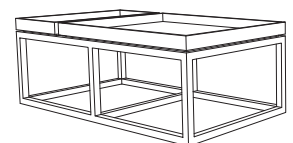

Tray Coffee Table

Rune Krøjgaard + Knut Benedik Humlevik

Variation

RRP EUR

Coffee Table Tray

699

DIMENSIONS

W 55 / L 107 / H 37,8 cm

MATERIAL

Base: American Ash Wood
Tray: MDF faced with Oak Veneer
Finish: Black.

COUNTRY OF ORIGIN

China