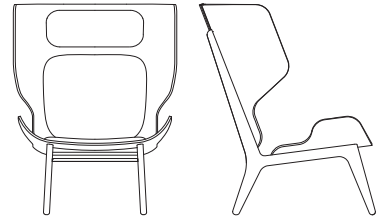

Mammoth Slim

Rune Krøjgaard + Knut Benedik Humlevik

Variation	RRP EUR
Premium Leather Black, Lava, Coffee, Brandy	1.499
Vintage Leather Anthracite, Dark Brown, Rust, Camel, Cognac	1.699

COM/COL available on request

DIMENSIONS

W 89 / D 87 / H 104 cm
Seating Height: 35,5cm

FRAME

Solid oak frame, seat and back
of laminated oak veneer.

FRAME VARIATIONS

Natural
Black
Dark Stained
Smoked Oak

CERTIFICATE

LI: EN 1022:2005
EN 16139:2013

COUNTRY OF ORIGIN

EU

Mammoth Ottoman Slim

Rune Krøjgaard + Knut Benedik Humlevik

Variation	RRP EUR
Premium Leather Black, Lava, Coffee, Brandy	649
Vintage Leather Anthracite, Dark Brown, Rust, Camel, Cognac	749

COM/COL available on request

DIMENSIONS

W 61,5 / D 53 / H 35,5 cm

FRAME

Solid oak frame, seat and back
of laminated oak veneer.

FRAME VARIATIONS

Natural
Black
Dark Stained
Smoked Oak

CERTIFICATE

LI: EN 1022:2005
EN 16139:2013

COUNTRY OF ORIGIN

EU