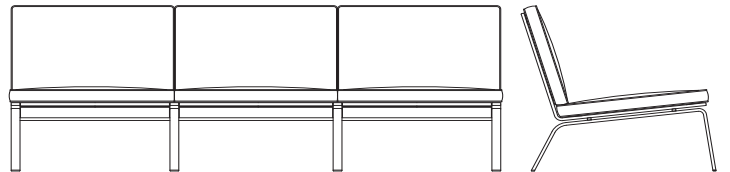

MAN Three Seater

Rune Krøjgaard + Knut Benedik Humlevik

Variation

RRP EUR

Velvet

Midnight Blue, Rosewood, Taupe

4.999

Premium Leather

Black, Lava, Coffee, Brandy

5.599

Vintage Leather

Anthracite, Dark Brown, Rust, Camel, Cognac

6.699

COM/COL available on request

DIMENSIONS

Two Seater: L 132 / D 74 / H 75 cm

Three Seater: L 197 / D 74 / H 75 cm

SEATING HEIGHT

34 cm

MATERIAL

Stainless steel frame, fitted with reinforced canvas.

COUNTRY OF ORIGIN

EU