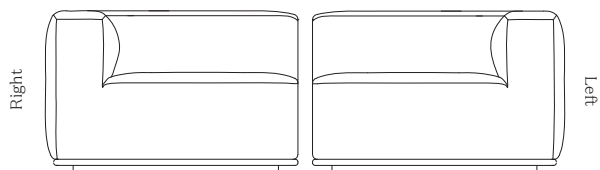

Madonna (Right- & Left Corner)

Rune Krøjgaard + Knut Benedik Humlevik

Variation	RRP EUR
Canvas** Washed Beige, Washed Green, Washed Black	949
Velvet Midnight Blue, Rosewood, Taupe	1.199
Medley	1.199
Remix	1.599
Hallingdal	2.199

COM/COL available on request

**Product is not suitable for use in the UK

L 105 / D 105 / H 67 cm

Seating Height: 37 cm

Particleboard Constuction, CMHR

Multi-density foam with Dacron wrap,

Foam, Memory Foam and feathers/down.

COUNTRY OF ORIGIN

EU

RRP prices include VAT and exclude works. Cost price excludes VAT. All prices are subject to alteration. Prices are valid from 15.01.2018.