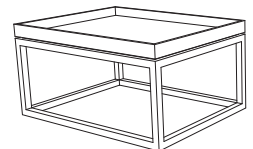

Tip Coffee Table

Rune Krøjgaard + Knut Benedik Humlevik

Variation

RRP EUR

Tip Coffee Table

549

DIMENSIONS

W 55 / L 75 / H 37,8 cm

MATERIAL

Base: American Ash Wood
Tray: MDF faced with Oak Veneer
Finish: Black.

COUNTRY OF ORIGIN

China