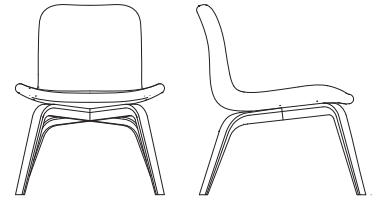

Goose Lounge

Kristian Sofus Hansen + Tommy Hyldahl

Variation	RRP EUR
Velvet Midnight Blue, Rosewood, Taupe	499
Sheepskin Natural, Graphite	1.299
Premium Leather Black, Lava, Coffee, Brandy	649
Vintage Leather Anthracite, Dark Brown, Rust, Camel, Cognac	799
Tempur Leather Cuoio Brown, Carbon Brown, Grigio Grey	799
Kvadrat Group 1 Remix, Canvas	579
Kvadrat Group 2 Hallingdal, Steelcut Trio, Basel, Foss, Fiord, Harald	649
Kvadrat Group 3 Vidar, Divina Melange	749

COM/COL available on request

DIMENSIONS

W 52 / D 58 / H 66 cm
Seating Height: 37 cm

FRAME

Boomerang base of oak veneer,
shell Polypropylene with 30% glass
(technoFin PP GF 30 I D II natur(86564)).

FRAME VARIATIONS

Natural
Black
Dark Stained

COUNTRY OF ORIGIN

EU