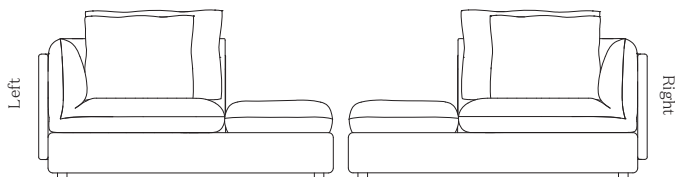

Macchiato (Right- & Left Chaise Lounge)

Rune Krøjgaard + Knut Benedik Humlevik

Variation	RRP EUR
Canvas** Washed Beige, Washed Green, Washed Black	2.649
Kiss**	2.999
Medley	3.099
Remix	3.699
Hallingdal	4.499

COM/COL available on request

**Product is not suitable for use in the UK

L 160 / D 100 / H 70 cm

Seating Height: 35 cm

Frame of 100% Chipboard Beech,
Foam and feathers/down.

COUNTRY OF ORIGIN
EU