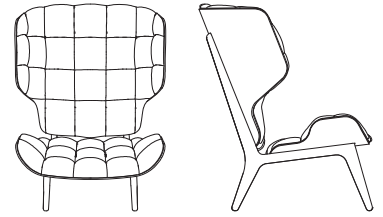

COM/COL available on request

DIMENSIONS

W 75 / D 80 / H 96 cm
 Seating Height: 38cm

FRAME

Solid oak frame, seat and back
 of laminated oak veneer.

FRAME VARIATIONS

Natural
 Black
 Dark Stained
 Smoked Oak

CERTIFICATE

LI: EN 16139:2013

COUNTRY OF ORIGIN

EU

Mammoth Chair

Rune Krøjgaard + Knut Benedik Humlevik

| Variation | RRP EUR |
|---|---------|
| Canvas** Washed Beige, Washed Green, Washed Black | 1.749 |
| Wool Coal Grey, Light Grey, Fawn, Forest Green, Navy Blue | 1.749 |
| Velvet Midnight Blue, Rosewood, Taupe | 1.899 |
| Vintage Leather Anthracite, Dark Brown, Rust, Camel, Cognac | 2.899 |
| Kvadrat Group 1 Remix, Canvas | 2.099 |
| Kvadrat Group 2 Hallingdal, Steelcut Trio, Basel, Foss, Fiord, Harald | 2.199 |
| Kvadrat Group 3 Vidar, Divina Melange | 2.399 |

COM/COL available on request

**Product is not suitable for use in the UK

DIMENSIONS

W 89 / D 87 / H 104 cm
 Seating Height: 35,5cm

FRAME

Solid oak frame, seat and back
 of laminated oak veneer.

FRAME VARIATIONS