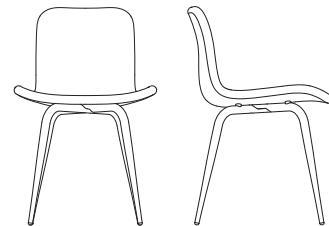

Goose Avantgarde

Rune Krøjgaard + Knut Benedik Humlevik

Variation	RRP EUR
Black, Velvet Midnight Blue, Rosewood, Taupe	479
Brass, Velvet	579
Chrome, Velvet	519
Black, Premium Leather Black, Lava, Coffee, Brandy	599
Brass, Premium Leather	679
Chrome, Premium Leather	639
Black, Vintage Leather Anthracite, Dark Brown, Rust, Camel, Cognac	759
Brass, Vintage Leather	839
Chrome, Vintage Leather	799
Black, Tempur Leather Cuoio Brown, Carbon Brown, Grigio Grey	759
Brass, Tempur Leather	839
Chrome, Tempur Leather	799
Black, Kvadrat 1 Remix, Canvas	529
Brass, Kvadrat 1	609
Chrome, Kvadrat 1	559
Black, Kvadrat 2 Hallingdal, Steelcut Trio, Basel, Foss, Fiord, Harald	599
Brass, Kvadrat 2	679
Chrome, Kvadrat 2	629
Black, Kvadrat 3 Vidar, Divina Melange	699
Brass, Kvadrat 3	779
Chrome, Kvadrat 3	729

COM/COL available on request

DIMENSIONS

W 50 / D 51 / H 78 cm
Seating Height: 47 cm

FRAME

Base 100% steel, shell Polypropylene with 30% glass (technoFin PP GF 30 I D II natur(86564)).

FRAME VARIATIONS

Black
Brass
Chrome

COUNTRY OF ORIGIN

EU