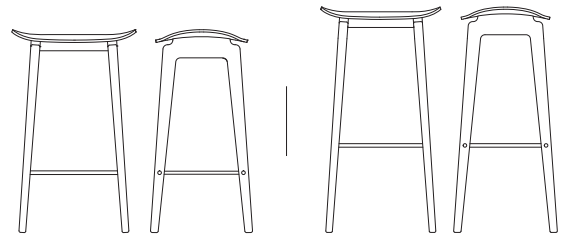

COM/COL available on request

W 45,5 / D 52 / H 78 cm

Seating Height: 45,5 cm

COUNTRY OF ORIGIN: EU

NYII Bar Chair NYII (Low & Tall)

Rune Krøjgaard + Knut Benedik Humlevik

| Variation | RRP EUR |
|--|---------|
| NYII Bar Chair w/o upholstery Natural, Dark Stained, Black, Smoked | 329 |
| Premium Leather Black, Lava, Coffee, Brandy | 419 |
| Vintage Leather Anthracite, Dark Brown, Rust, Camel, Cognac | 449 |
| Kvadrat Hallingdal | 449 |

COM/COL available on request

DIMENSIONS

Low: W 40 / D 35 / H 65 cm

Seating Height: 65 cm

Tall: W 40 / D 35 / H 75 cm

Seating Height: 75 cm

FRAME

Solid oak frame and seat
of laminated oak veneer.