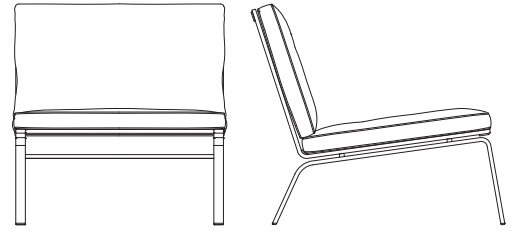

FRAME

Base 100% beech, shell plastic.

COUNTRY OF ORIGIN

EU

MAN Lounge

Rune Krøjgaard + Knut Benedik Humlevik

Variation

RRP EUR