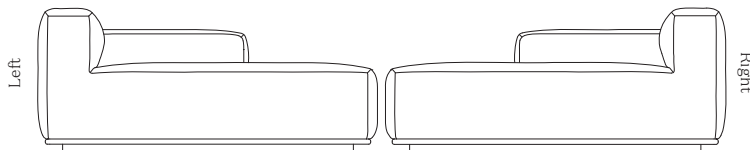

Madonna (Right - & Left Chaise Lounge)

Rune Krøjgaard + Knut Benedik Humlevik

Variation	RRP EUR
Canvas Washed Beige, Washed Green, Washed Black	1.099
Velvet Midnight Blue, Rosewood, Taupe	1.349
Medley	1.349
Remix	1.849
Hallingdal	2.399

COM/COL available on request

**Product is not suitable for use in the UK

L 105 / D 105 / H 67 cm

Seating Height: 37 cm

Particleboard Constuction, CMHR

Multi-density foam with Dacron wrap, Foam,

Memory Foam and feathers/down.

COUNTRY OF ORIGIN

EU

Madonna (Center)

Rune Krøjgaard + Knut Benedik Humlevik

Variation	RRP EUR
Canvas** Washed Beige, Washed Green, Washed Black	699
Velvet Midnight Blue, Rosewood, Taupe	899
Medley	899
Remix	1.199
Hallingdal	1.599

COM/COL available on request

**Product is not suitable for use in the UK

L 80 / D 105 / H 67 cm

Seating Height: 37 cm

Particleboard Constuction, CMHR

Multi-density foam with Dacron wrap, Foam,

Memory Foam and feathers/down.

COUNTRY OF ORIGIN

EU

RRP prices include VAT and exclude works. Cost price excludes VAT. All prices are subject to alteration. Prices are valid from 15.01.2018.