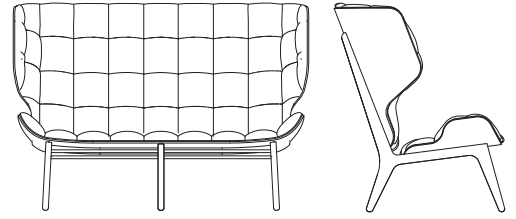

Mammoth Sofa

Rune Krøjgaard + Knut Benedik Humlevik

Variation	RRP EUR
Canvas** Washed Beige, Washed Green, Washed Black	2.999
Wool Coal Grey, Light Grey, Fawn, Forest Green, Navy Blue	2.999
Velvet Midnight Blue, Rosewood, Taupe	3.199
Vintage Leather Anthracite, Dark Brown, Rust, Camel, Cognac	4.499
Kvadrat Group 1 Remix, Canvas	3.499
Kvadrat Group 2 Hallingdal, Steelcut Trio, Basel, Foss, Fiord, Harald	3.699
Kvadrat Group 3 Vidar, Divina Melange	3.999

COM/COL available on request

**Product is not suitable for use in the UK

DIMENSIONS

W 151 / D 87 / H 104 cm
Seating Height: 35,5 cm

FRAME

Solid oak frame, seat and back
of laminated oak veneer.

FRAME VARIATIONS

Natural
Black
Dark Stained
Smoked Oak

COUNTRY OF ORIGIN

EU