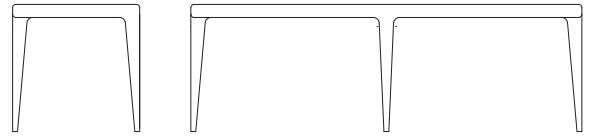

Shark Coffee Table (Small)

Kristian Sofus Hansen + Tommy Hyldahl

Variation

RRP EUR

Small

399

DIMENSIONS

W 120 / D 39 / H 39 cm

MATERIAL

Dark Stained Suar Wood

COUNTRY OF ORIGIN

Indonesia