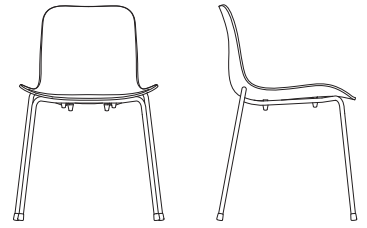

Langue Stack Ⓛ

Rune Krøjgaard + Knut Benedik Humlevik

Variation	RRP EUR
Black, Plastic Off White, Flint Grey, Gargoyle Brown, Moss Green, Anthracite Black, Tanzanite Pink	199
Brass, Plastic	259
Black, Velvet Midnight Blue, Rosewood, Taupe	409
Brass, Velvet	479
Black, Premium Leather Black, Lava, Coffee, Brandy	579
Brass, Premium Leather	639
Black, Vintage Leather Anthracite, Dark Brown, Rust, Camel, Cognac	739
Brass, Vintage Leather	799
Black, Tempur Leather Cuoio Brown, Carbon Brown, Grigio Grey	739
Brass, Tempur Leather	799
Black, Kvadrat Group 1 Remix, Canvas	509
Brass, Kvadrat Group 1	569
Black, Kvadrat Group 2 Hallingdal, Steelcut Trio, Basel, Foss, Fiord, Harald	579
Brass, Kvadrat Group 2	639
Black, Kvadrat Group 3 Vidar, Divina Melange	679
Brass, Kvadrat Group 3	739

COM/COL available on request

DIMENSIONS

W 50 / D 51 / H 78 cm
Seating Height: 46 cm

FRAME

Base powder coated or chromed Steel, Glass reinforced
Polypropylene (technoFin PP GF 30 I D II natur(86564)).

FRAME VARIATIONS

Black
Brass

COUNTRY OF ORIGIN

EU