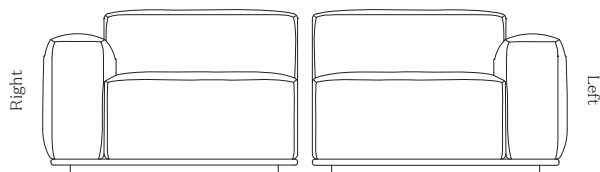

Madonna Sofa (Right- & Left Arm) MS

Rune Krøjgaard + Knut Benedik Humlevik

Variation	RRP EUR
Canvas** Washed Beige, Washed Green, Washed Black	899
Velvet Midnight Blue, Rosewood, Taupe	1.099
Medley	1.099
Remix	1.599
Hallingdal	2.199

COM/COL available on request

**Product is not suitable for use in the UK

L 105 / D 105 / H 67 cm

Seating Height: 37 cm

Particleboard Constuction, CMHR

Multi-density foam with Dacron wrap,

Foam, Memory Foam and feathers/down.

COUNTRY OF ORIGIN

EU