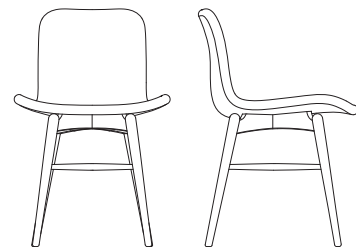

Goose Original

Rune Krøjgaard + Knut Benedik Humlevik

Variation	RRP EUR
Velvet Midnight Blue, Rosewood, Taupe	519
Premium Leather Black, Lava, Coffee, Brandy	619
Vintage Leather Anthracite, Dark Brown, Rust, Camel, Cognac	769
Tempur Leather Cuoio Brown, Carbon Brown, Grigio Grey	769
Kvadrat Group 1 Remix, Canvas	549
Kvadrat Group 2 Hallingdal, Steelcut Trio, Basel, Foss, Fiord, Harald	629
Kvadrat Group 3 Vidar, Divina Melange	729

COM/COL available on request

DIMENSIONS

W 50 / D 51 / H 78 cm
Seating Height: 47 cm

FRAME

Base 100% beech wood, shell Polypropylene with
30% glass (technoFin PP GF 30 I D II natur(86564)).

FRAME VARIATIONS

Natural
Black
Dark Stained

CERTIFICATE

LI: EN 1022:2005
EN 16139:2013

COUNTRY OF ORIGIN

EU