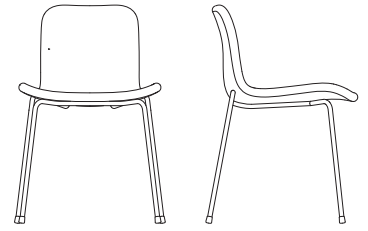

DIMENSIONS

W 42 / D 33 cm

Material

Foam, anti slip fabric
with wool or leather.

COUNTRY OF ORIGIN

EU

Goose Dining

Rune Krøjgaard + Knut Benedik Humlevik