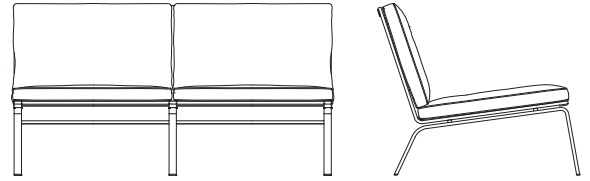

MAN Two Seater

Rune Krøjgaard + Knut Benedik Humlevik

Variation

RRP EUR

Velvet

Midnight Blue, Rosewood, Taupe

3.699

Premium Leather

Black, Lava, Coffee, Brandy

4.299

Vintage Leather

Anthracite, Dark Brown, Rust, Camel, Cognac

4.799

COM/COL available on request